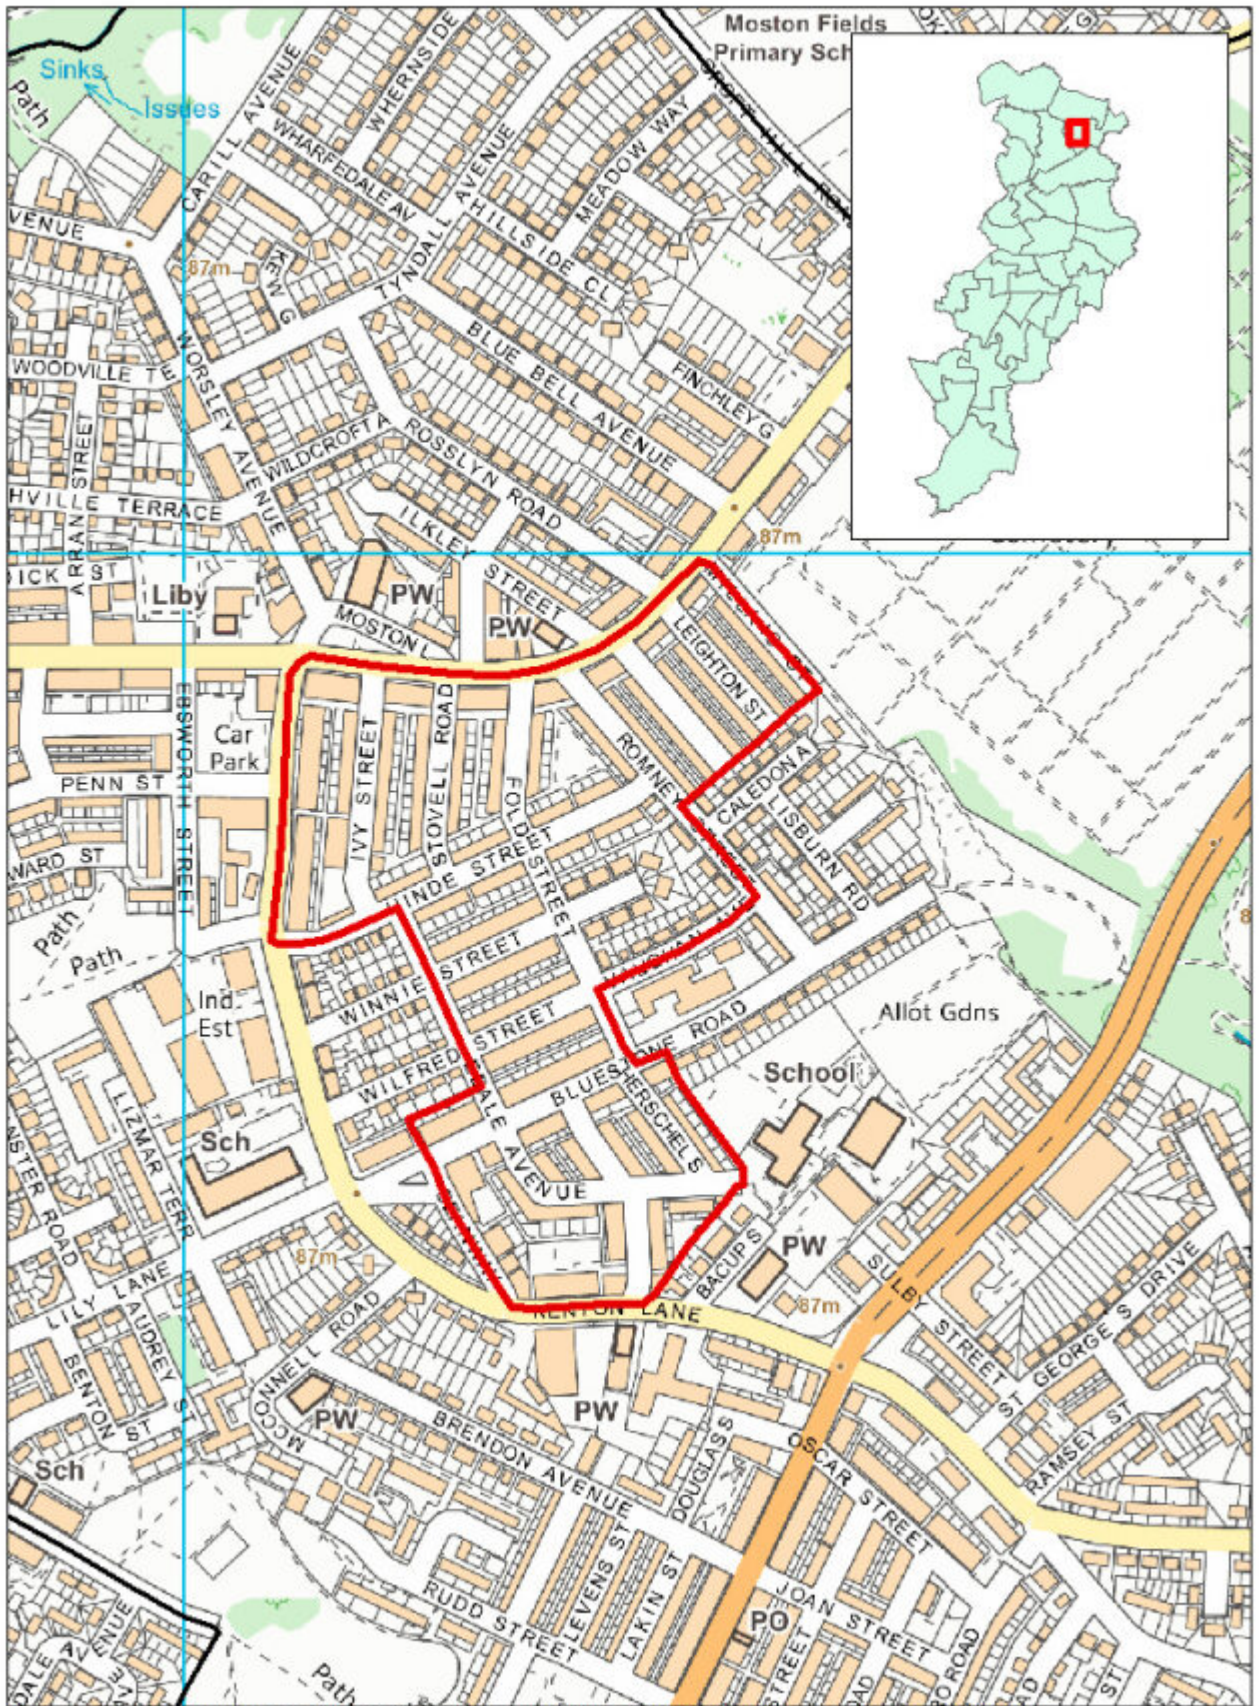

# Appendix 1 – SL Pilot Areas:

## Selective License Area: Moss Side

Maps produced by PRI: Place. © Crown Copyright and Database rights 2023 Ordnance Survey 100019568

# Selective License Area: Old Moat