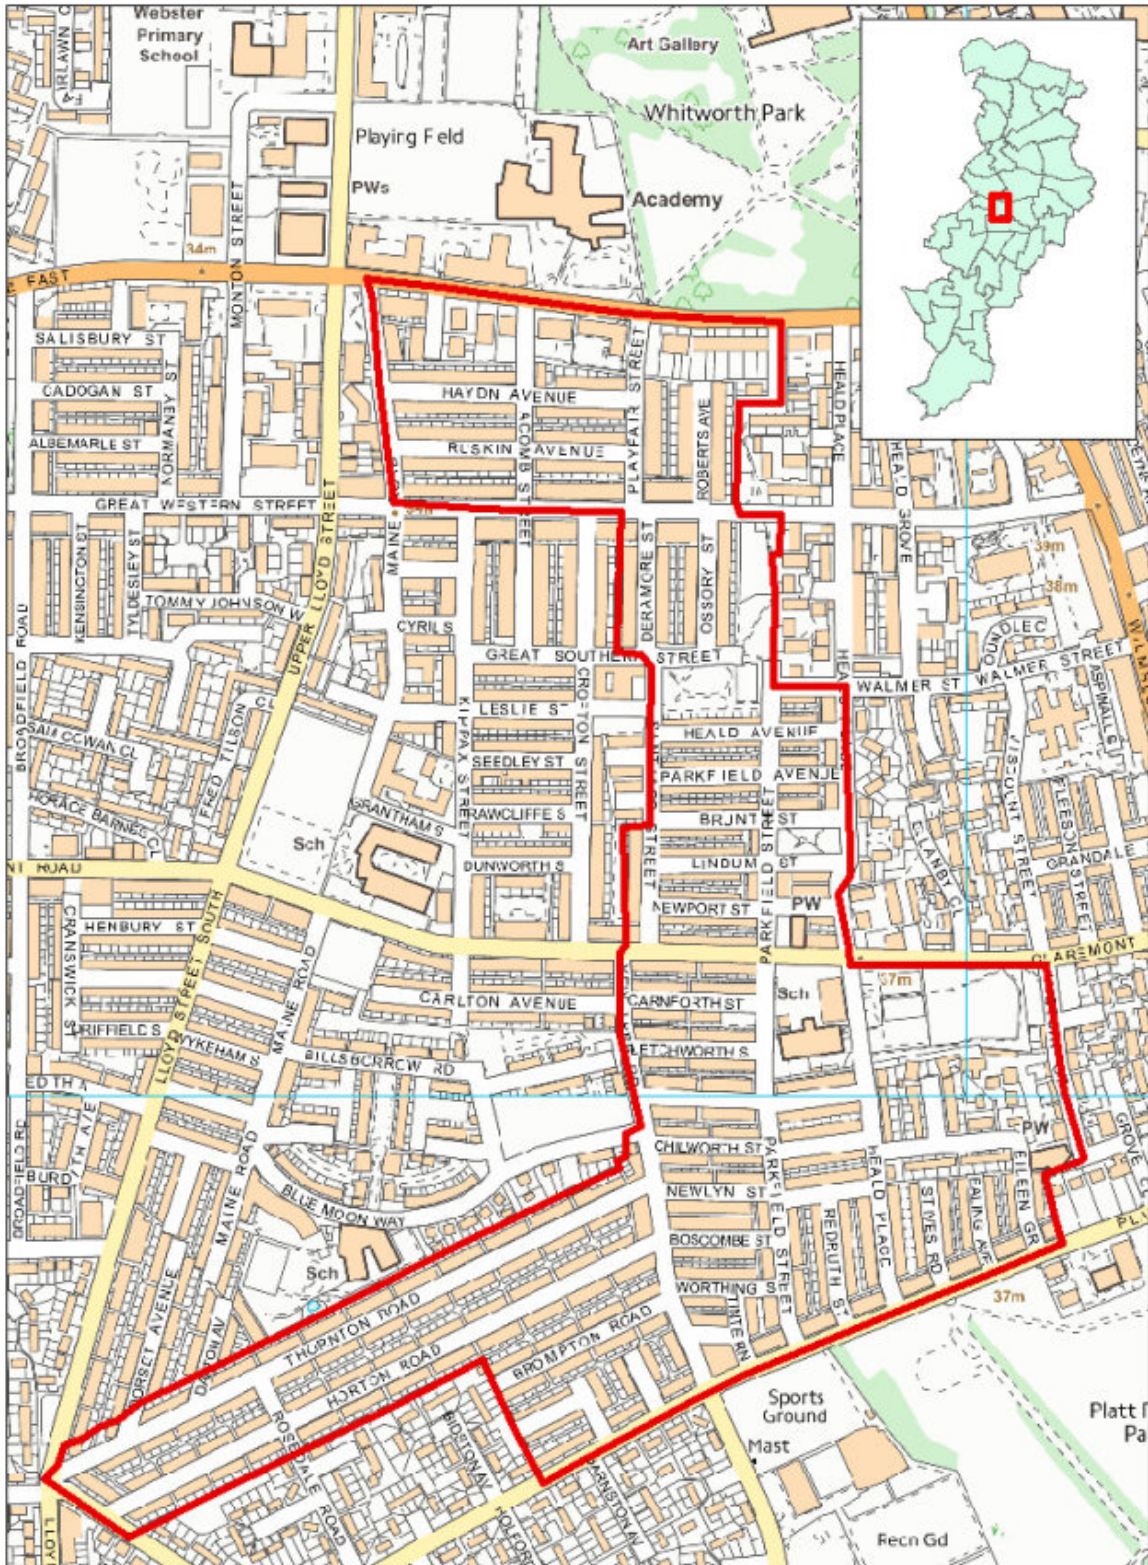

# Appendix 1 – SL Pilot Areas:

## Selective License Area: Moss Side

Maps produced by PRI: Place. © Crown Copyright and Database rights 2023 Ordnance Survey 100019568

# Selective License Area: Old Moat